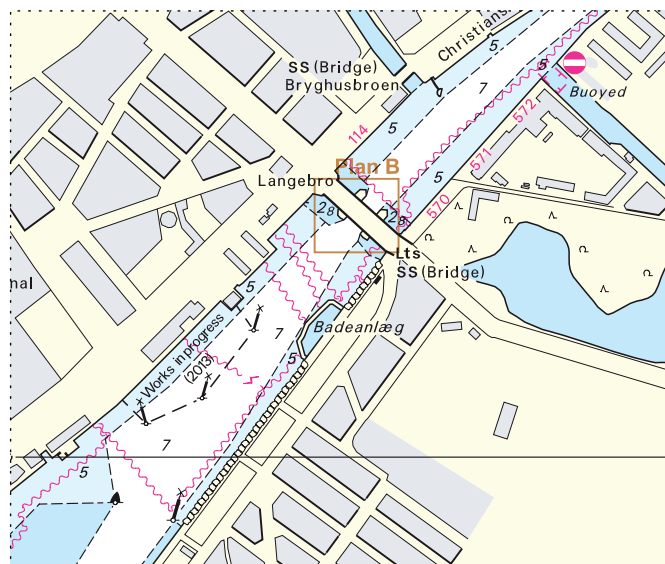

335	Asnæs Nordvest Flak		
145 (INT 1371)	Ret fra / Amend from	Recording Station $\circ$	55°40,951'N 010°56,036'E
	til / to	Recording Station $\downarrow$	
			(30/795 2013)

336	Darsser Ort		
197	Ref. Søkortrettelser / Chart Corrections 12/83 2012		
	Ret fra / Amend from	☆	54°28,30'N 012°31,20'E
		Dir Oc. WRG.4s	
		8m 9-6M(exting)	
	til / to	☆	
		Dir Oc. WRG.4s	
		8m 9-6M	
			(Nfs 30/13)

Udsnit kort 134 / Block chart 134

Søkortrettelser / Chart Corrections 30/331 2013